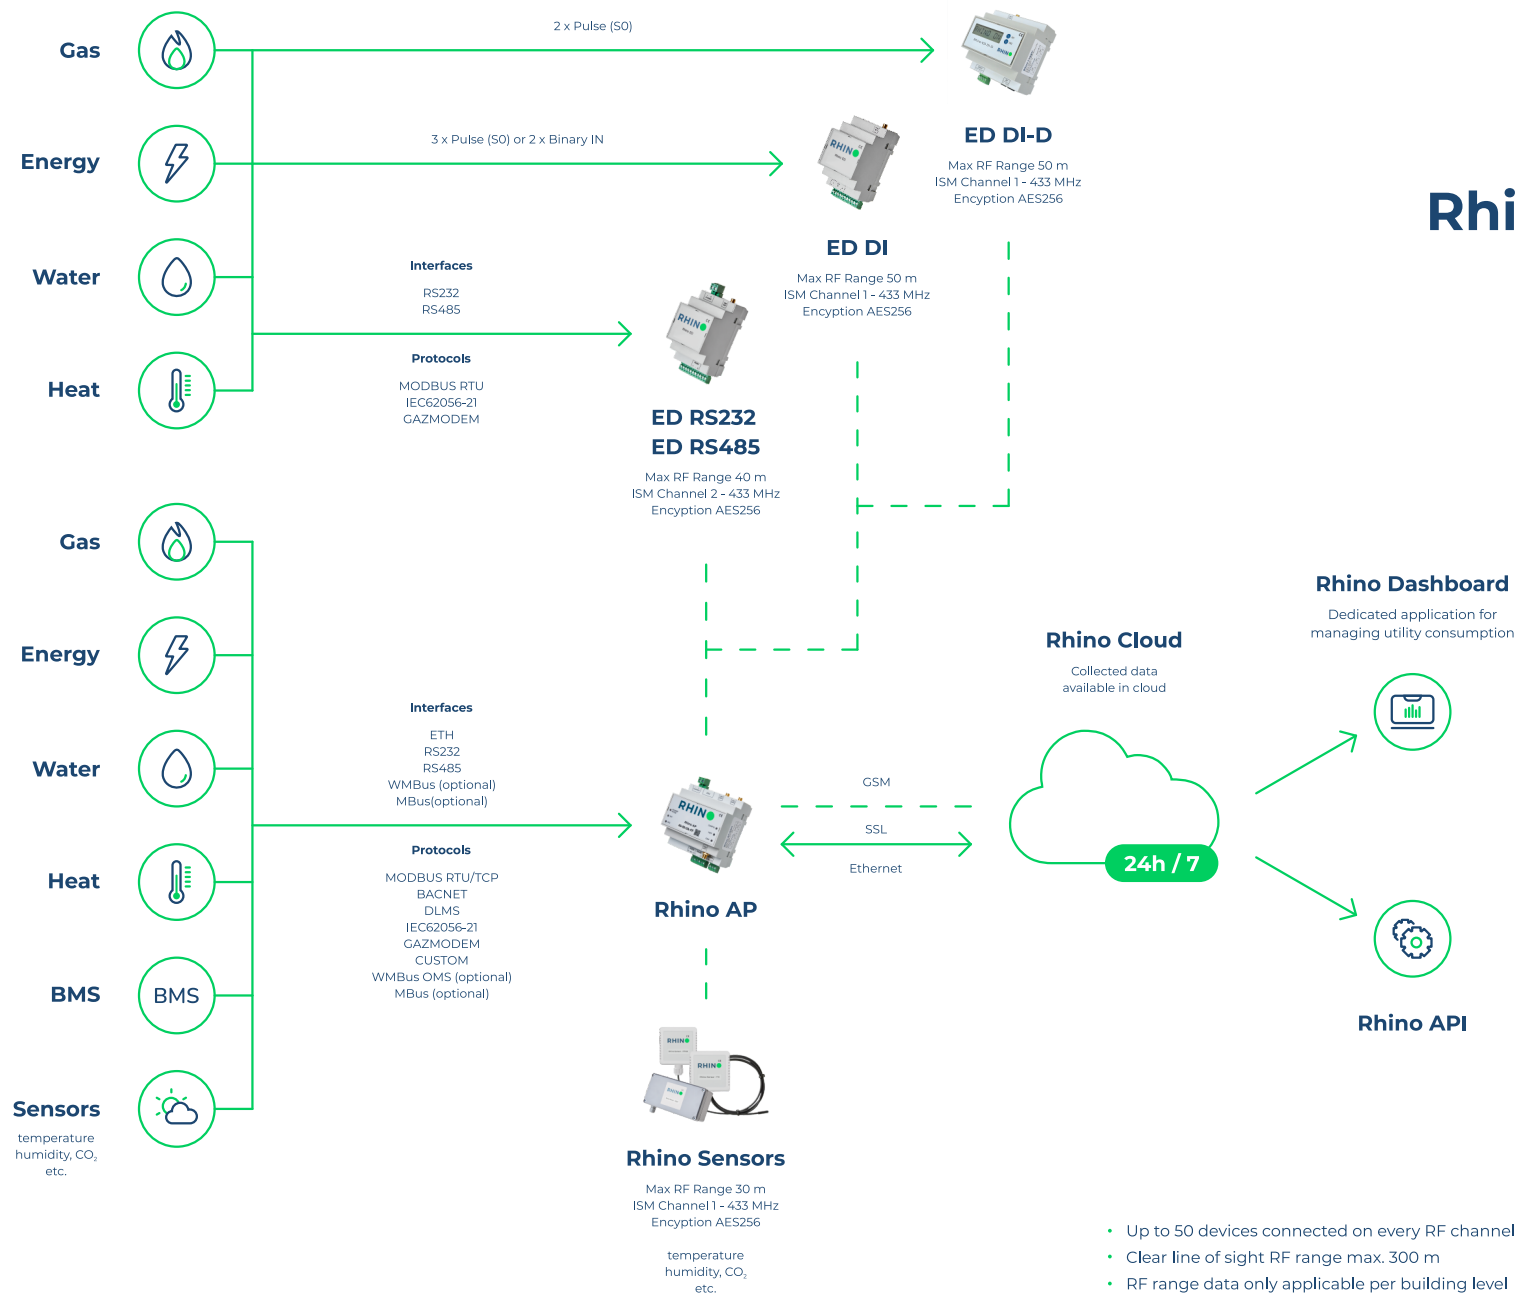

## Rhino System Topology

- Up to 50 devices connected on every RF channel
- Clear line of sight RF range max. 300 m
- RF range data only applicable per building level